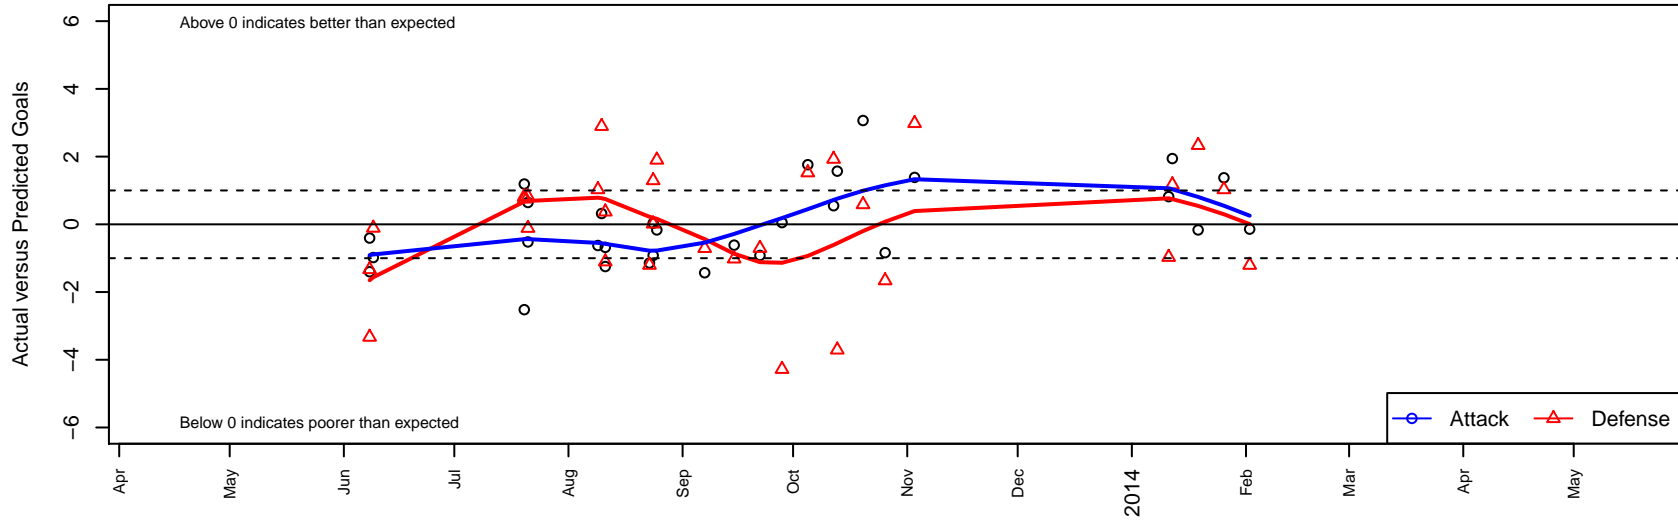

# Washington Timbers Burgundy B97

Washington Timbers  
 Vancouver, WA  
 B97 total strength=1408  
 attack=11.59 defense=5.84  
 fall league = PML B95 High School  
 alt names used:  
 WTFB Burgundy B97  
 Washington Timbers B97 Burgundy  
 Washington Timbers FC B97 Burgundy

Venues played:  
 Sagebush Classic High school boys U17  
 KITG BU16-17 Green  
 Mt Hood Challenge BU16 Silver  
 Summer Slam U16  
 PML B95 High School  
 Founders Cup B97

**Washington Timbers Burgundy B97**  
 Dots are actual minus expected GF (blue circles) and GA (red triangles).  
 Blue line is smoothed change in attack strength. Red is smoothed change in defense strength.